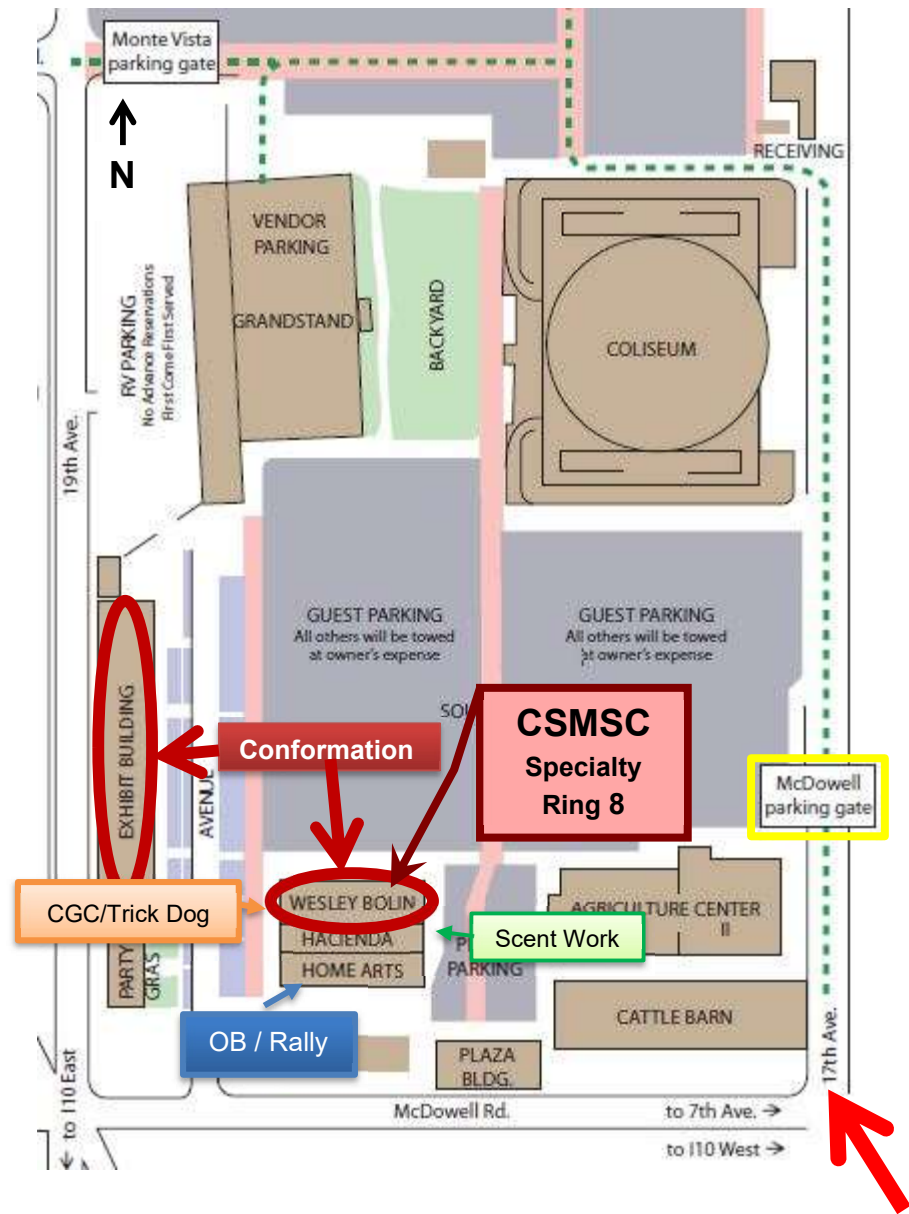

Arizona State Fairgrounds – Phoenix AZ

1826 W. McDowell Road, Phoenix Arizona 85007

- From I-10 Westbound:** Exit on 19th Ave. turn right on McDowell Rd, turn left on 17th Ave.
- From I-10 Eastbound:** Exit on 27th Ave., turn right on McDowell Rd, turn left on 17th Ave.
- From I-17 Southbound:** Exit on McDowell Rd, turn left on 17th Ave
- From I-17 Northbound:** Exit on Van Buren St., turn left on 19th Ave, turn right on McDowell Rd, turn left on 17th Ave.

Arizona State Fairground

- Confirmation** – Exhibit Building and Wesley Bolin
- Obedience and Rally** – Home Arts
- Scent Work Trials** – Staging is east end of Wesley Bolin building
- CGC and Trick Dog** – West end of Wesley Bolin building