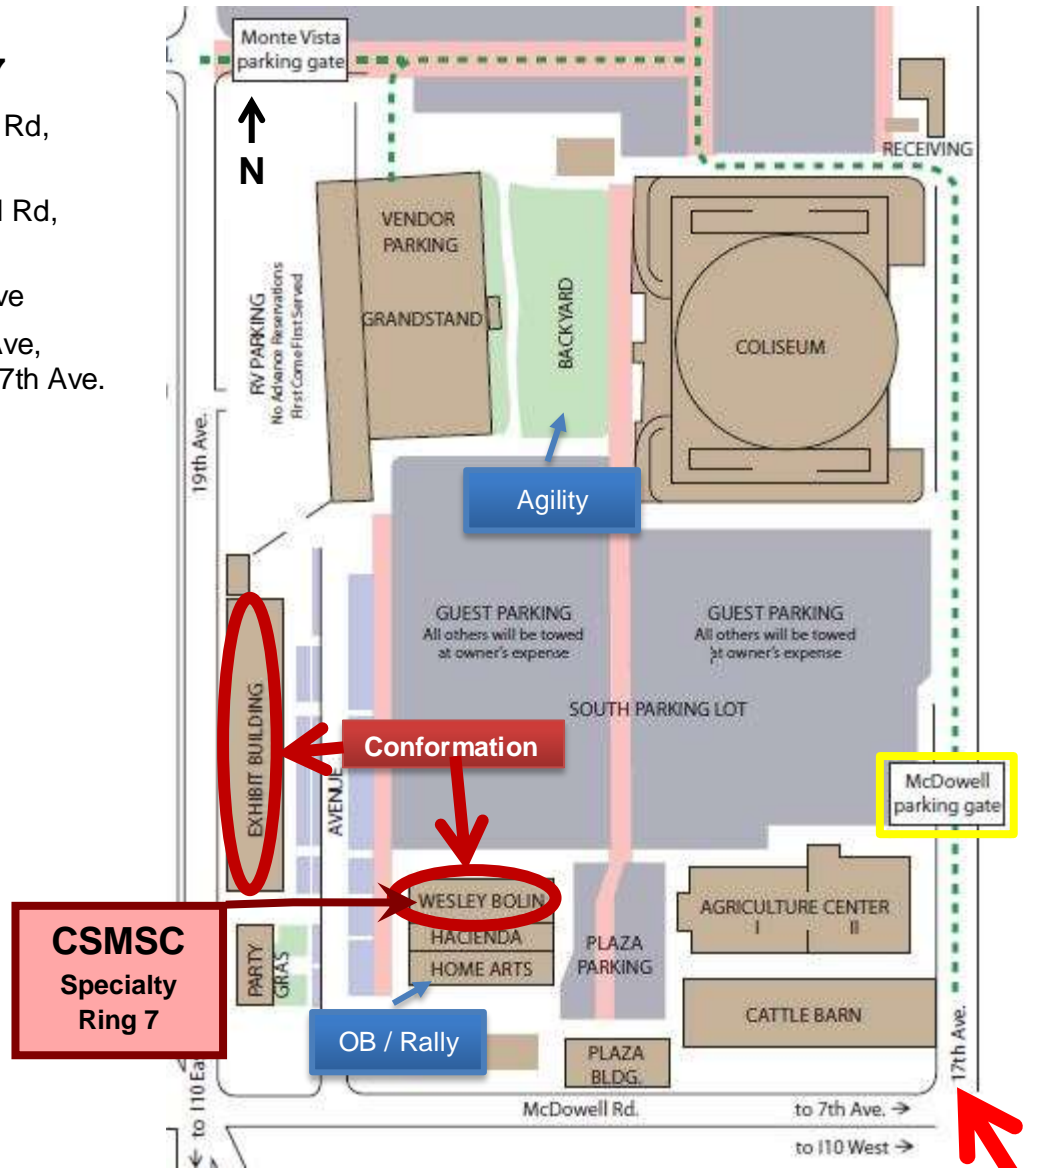

Arizona State Fairgrounds – Phoenix AZ

1826 W. McDowell Road, Phoenix Arizona 85007

- From I-10 Westbound:** Exit on 19th Ave. turn right on McDowell Rd, turn left on 17th Ave.
- From I-10 Eastbound:** Exit on 27th Ave., turn right on McDowell Rd, turn left on 17th Ave.
- From I-17 Southbound:** Exit on McDowell Rd, turn left on 17th Ave
- From I-17 Northbound:** Exit on Van Buren St., turn left on 19th Ave, turn right on McDowell Rd, turn left on 17th Ave.

Arizona State Fairground

CSMSC Specialty Ring 7

Confirmation

OB / Rally

WESLEY BOLIN

Confirmation – Exhibit Building and Wesley Bolin
Obedience and Rally – Home Arts
Agility – Backyard (grass area west of Coliseum)