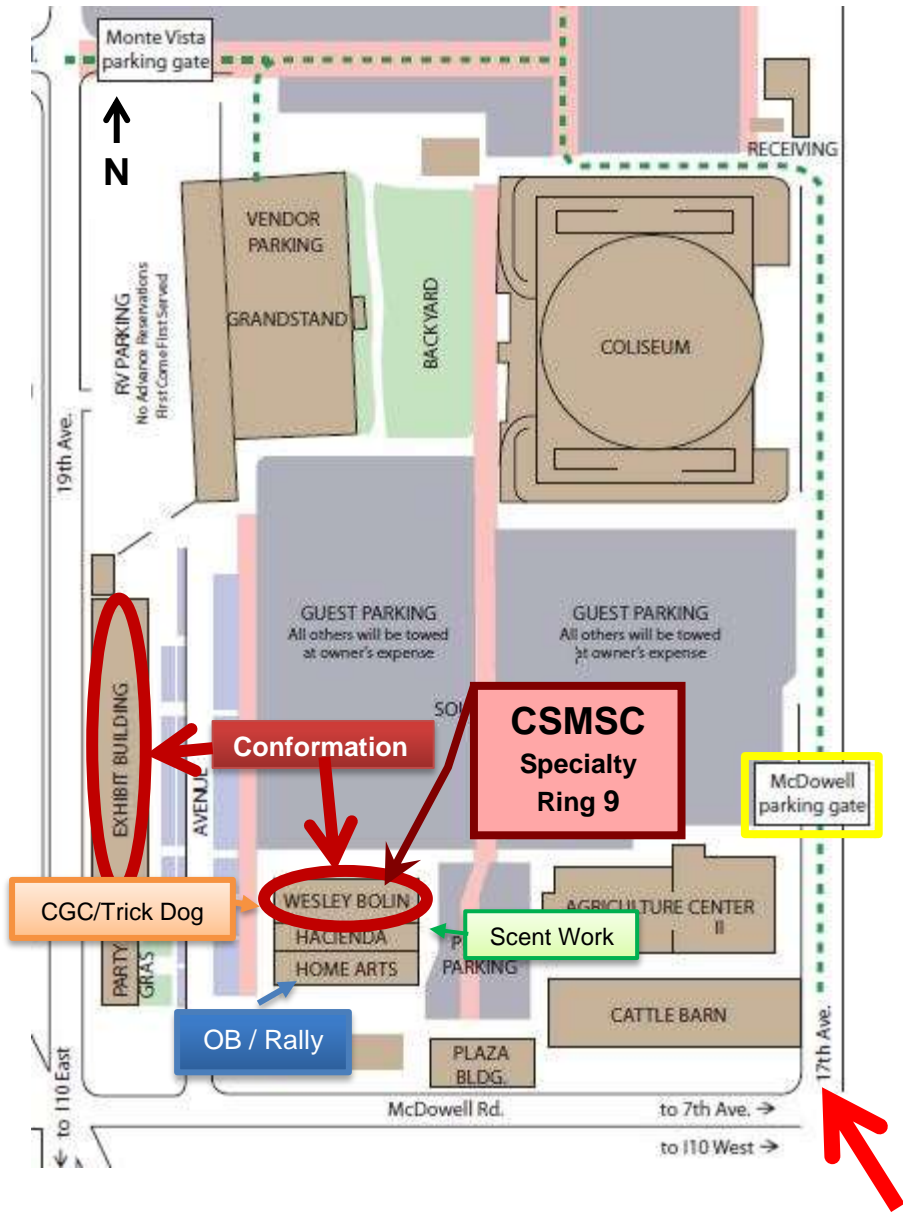

Arizona State Fairgrounds – Phoenix AZ

1826 W. McDowell Road, Phoenix Arizona 85007

- From I-10 Westbound:** Exit on 19th Ave. turn right on McDowell Rd, turn left on 17th Ave.
- From I-10 Eastbound:** Exit on 27th Ave., turn right on McDowell Rd, turn left on 17th Ave.
- From I-17 Southbound:** Exit on McDowell Rd, turn left on 17th Ave
- From I-17 Northbound:** Exit on Van Buren St., turn left on 19th Ave, turn right on McDowell Rd, turn left on 17th Ave.

Arizona State Fairground

- Confirmation** – Exhibit Building and Wesley Bolin
- Obedience and Rally** – Home Arts
- Scent Work Trials** – Staging is east end of Wesley Bolin building
- CGC and Trick Dog** – West end of Wesley Bolin building