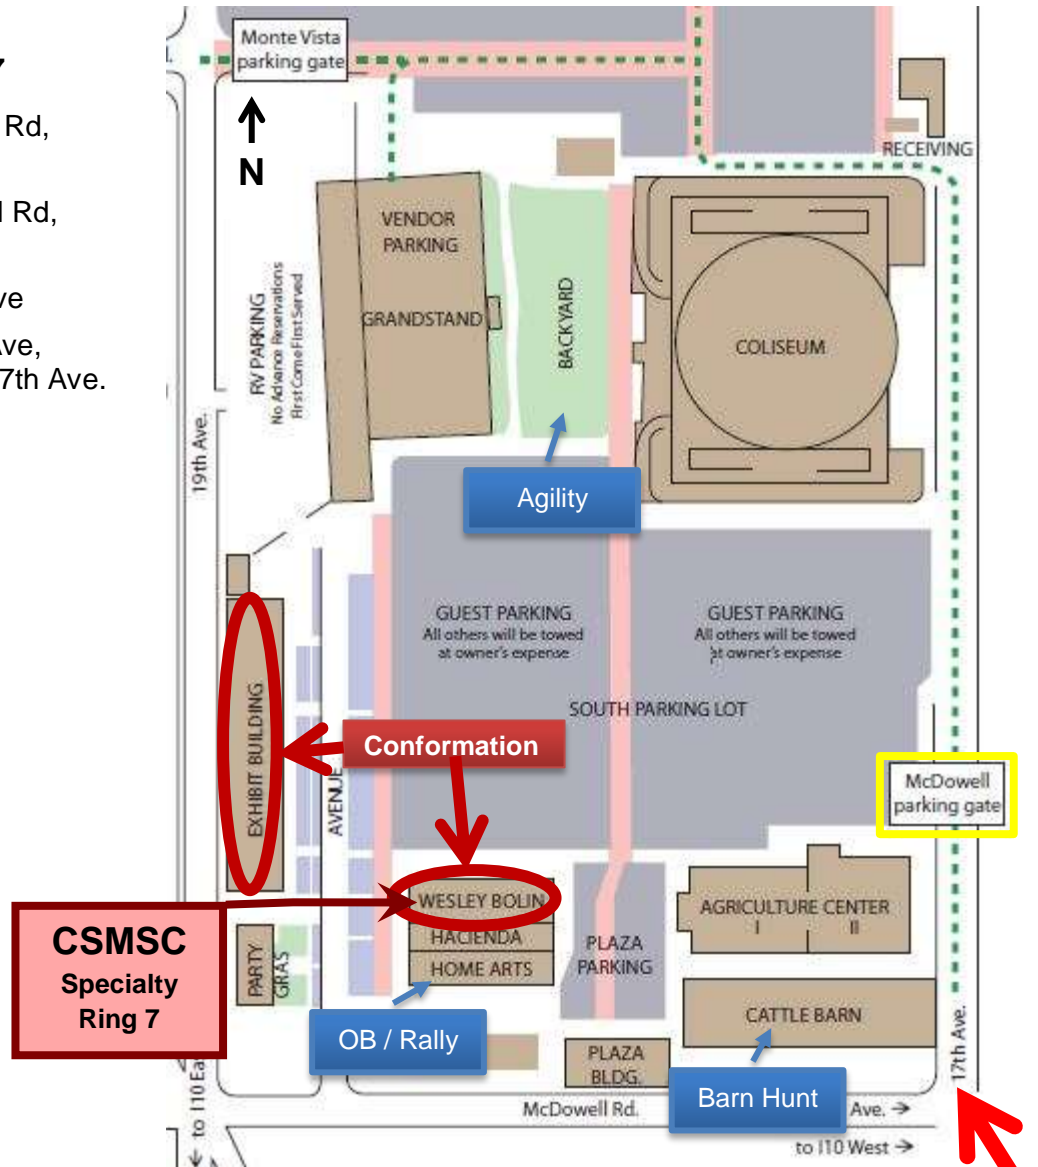

# Arizona State Fairgrounds – Phoenix AZ

1826 W. McDowell Road, Phoenix Arizona 85007

- From I-10 Westbound:** Exit on 19th Ave. turn right on McDowell Rd, turn left on 17th Ave.
- From I-10 Eastbound:** Exit on 27th Ave., turn right on McDowell Rd, turn left on 17th Ave.
- From I-17 Southbound:** Exit on McDowell Rd, turn left on 17th Ave
- From I-17 Northbound:** Exit on Van Buren St., turn left on 19th Ave, turn right on McDowell Rd, turn left on 17th Ave.

Arizona State Fairground

CSMSC  
Specialty  
Ring 7

- Confirmation** – Exhibit Building and Wesley Bolin
- Obedience and Rally** – Home Arts
- Agility** – Backyard (grass area west of Coliseum)
- Barn Hunt** – Cattle Barn