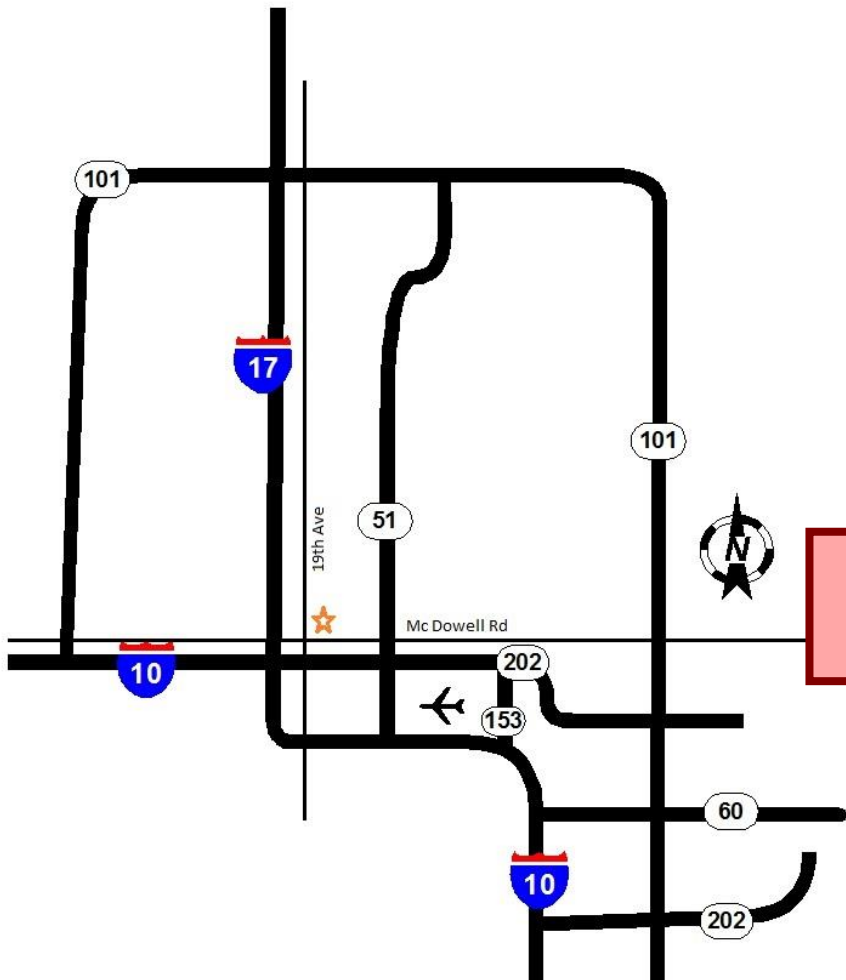

# Arizona State Fairgrounds – Phoenix AZ

1826 W. McDowell Road, Phoenix Arizona 85007

- From I-10 Westbound:** Exit on 19th Ave. turn right on McDowell Rd, turn left on 17th Ave.
- From I-10 Eastbound:** Exit on 27th Ave., turn right on McDowell Rd, turn left on 17th Ave.
- From I-17 Southbound:** Exit on McDowell Rd, turn left on 17th Ave
- From I-17 Northbound:** Exit on Van Buren St., turn left on 19th Ave, turn right on McDowell Rd, turn left on 17th Ave.

**CSMSC Specialty Ring 8**

- **Confirmation** – Exhibit Hall and Wesley Bolin
- **Obedience and Rally** – Home Arts
- **Scent Work** – Plaza Building and surrounding area

**Entrance**