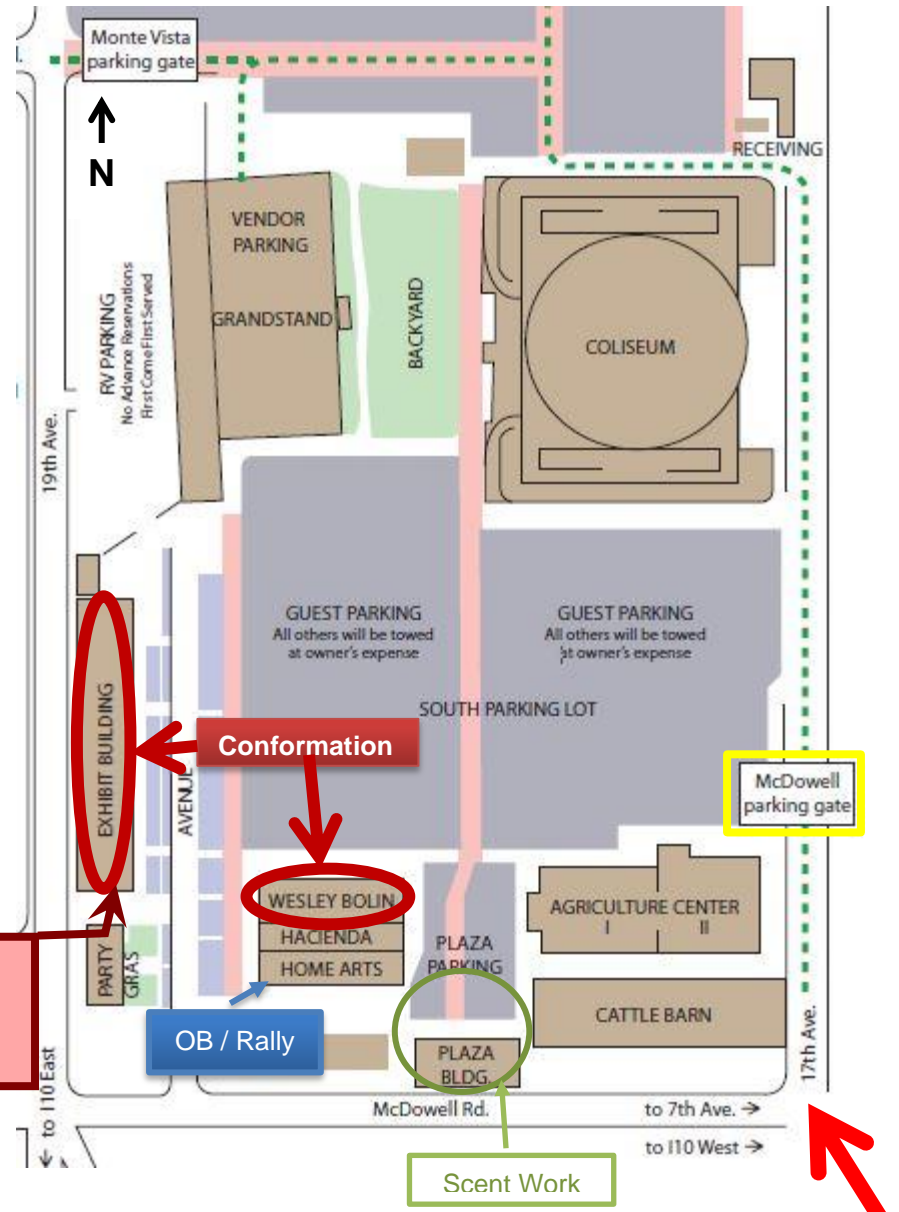

# Arizona State Fairgrounds – Phoenix AZ

1826 W. McDowell Road, Phoenix Arizona 85007

- From I-10 Westbound:** Exit on 19th Ave. turn right on McDowell Rd, turn left on 17th Ave.
- From I-10 Eastbound:** Exit on 27th Ave., turn right on McDowell Rd, turn left on 17th Ave.
- From I-17 Southbound:** Exit on McDowell Rd, turn left on 17th Ave
- From I-17 Northbound:** Exit on Van Buren St., turn left on 19th Ave, turn right on McDowell Rd, turn left on 17th Ave.

**CSMSC Specialty Ring 8**

- **Confirmation** – Exhibit Hall and Wesley Bolin
- **Obedience and Rally** – Home Arts
- **Scent Work** – Plaza Building and surrounding area

**Entrance**